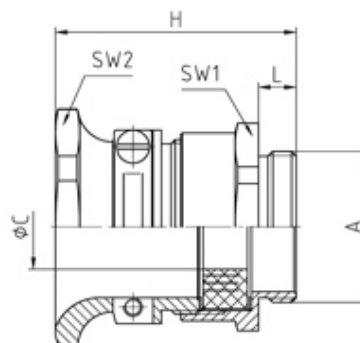

**23.621M25**

Favorit cable gland M25/PG21 thread length 7 min/max cable dia 12-19

**SPECIFICATION**

<b>Product Type</b>	Standard
<b>Sealing Ring Material</b>	SBR/NBR, multiple perforation
<b>Body Material</b>	Nickel Plated Brass
<b>Min Temperature °C</b>	-30
<b>Max Temperature °C</b>	100
<b>IP Rating</b>	55
<b>Thread Size</b>	M25
<b>Clamping Range Min (mm)</b>	12
<b>Clamping Range Max (mm)</b>	19
<b>External Connecting Thread Type</b>	Metric
<b>Thread Length (mm)</b>	7
<b>Strain Relief Clamp Material</b>	Brass, nickel-plated
<b>Bolts</b>	Stainless steel
<b>Comments</b>	connecting thread long available on request
<b>Width Across Flat 1 (mm)</b>	30
<b>Width Across Flat 2 (mm)</b>	34
<b>Height (mm)</b>	44.5
<b>Connecting Thread Size</b>	M25x1.5
<b>Additional Material Detail</b>	Body - Brass CuZn39Pb3 nickel-plated, Washer - Steel, zinc-plated