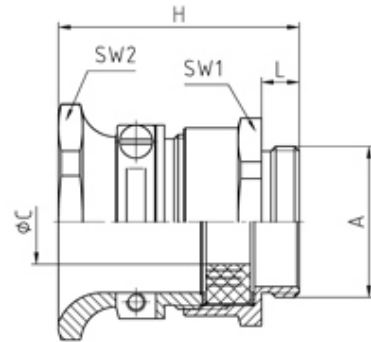

**23.613M20**

Favorit cable gland M20/PG13 thread length 6.5 min/max cable dia 8-11.5

**SPECIFICATION**

<b>Product Type</b>	Standard
<b>Sealing Ring Material</b>	SBR/NBR, multiple perforation
<b>Body Material</b>	Nickel Plated Brass
<b>Min Temperature °C</b>	-30
<b>Max Temperature °C</b>	100
<b>IP Rating</b>	55
<b>Thread Size</b>	M20
<b>Clamping Range Min (mm)</b>	8
<b>Clamping Range Max (mm)</b>	11.5
<b>External Connecting Thread Type</b>	Metric
<b>Thread Length (mm)</b>	6.5
<b>Strain Relief Clamp Material</b>	Brass, nickel-plated
<b>Bolts</b>	Stainless steel
<b>Comments</b>	connecting thread long available on request
<b>Width Across Flat 1 (mm)</b>	22
<b>Width Across Flat 2 (mm)</b>	27
<b>Height (mm)</b>	38.5
<b>Connecting Thread Size</b>	M20x1.5
<b>Additional Material Detail</b>	Body - Brass CuZn39Pb3 nickel-plated, Washer - Steel, zinc-plated