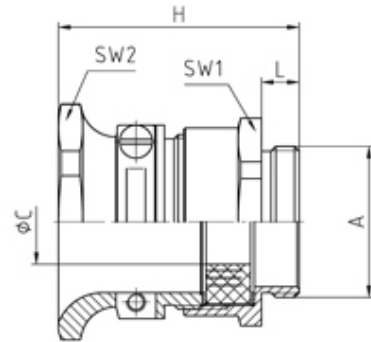

**23.611M20**

Favorit cable gland M20/PG11 thread length 6.5 min/max cable dia 6-11.5

**SPECIFICATION**

<b>Product Type</b>	Standard
<b>Sealing Ring Material</b>	SBR/NBR, multiple perforation
<b>Body Material</b>	Nickel Plated Brass
<b>Min Temperature Rating °C</b>	-30
<b>Max Temperature Rating °C</b>	100
<b>IP Rating</b>	55
<b>Thread Size</b>	M20
<b>Clamping Range Min (mm)</b>	6
<b>Clamping Range Max (mm)</b>	11.5
<b>External Connecting Thread Type</b>	Metric
<b>Thread Length (mm)</b>	6.5
<b>Strain Relief Clamp Material</b>	Brass, nickel-plated
<b>Bolts</b>	Stainless steel
<b>Comments</b>	connecting thread long available on request
<b>Width Across Flat 1 (mm)</b>	22
<b>Width Across Flat 2 (mm)</b>	24
<b>Height (mm)</b>	37.5
<b>Connecting Thread Size</b>	M20x1.5
<b>Additional Material Detail</b>	Body - Brass CuZn39Pb3 nickel-plated, Washer - Steel, zinc-plated