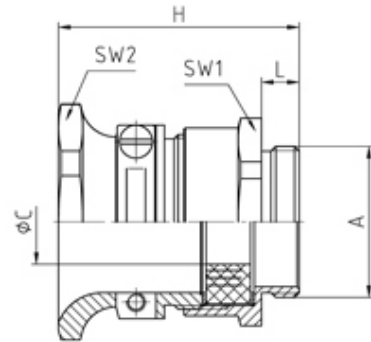

**23.611M16**

Favorit cable gland M16/PG 11 thread length 6 min/max cable dia 6-11.5

**SPECIFICATION**

<b>Product Type</b>	Standard
<b>Sealing Ring Material</b>	SBR/NBR, multiple perforation
<b>Body Material</b>	Nickel Plated Brass
<b>Min Temperature °C</b>	-30
<b>Max Temperature °C</b>	100
<b>IP Rating</b>	55
<b>Thread Size</b>	M16
<b>Clamping Range Min (mm)</b>	6
<b>Clamping Range Max (mm)</b>	11.5
<b>External Connecting Thread Type</b>	Metric
<b>Thread Length (mm)</b>	6
<b>Strain Relief Clamp Material</b>	Brass, nickel-plated
<b>Bolts</b>	Stainless steel
<b>Comments</b>	connecting thread long available on request
<b>Width Across Flat 1 (mm)</b>	20
<b>Width Across Flat 2 (mm)</b>	24
<b>Height (mm)</b>	37
<b>Connecting Thread Size</b>	M16x1.5
<b>Additional Material Detail</b>	Body - Brass CuZn39Pb3 nickel-plated, Washer - Steel, zinc-plated