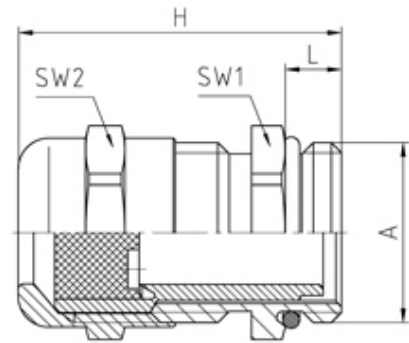

50.625 M/STO

Perfect cable gland with blanking sealing insert M25X1,5 thread length 7

SPECIFICATION

Product Type	Standard
Body Material	Nickel Plated Brass
Min Temperature °C	-20
Max Temperature °C	100
IP Rating	65
Thread Size	M25
Lamellar Insert Material	Polyamide PA6 V-2
External Connecting Thread Type	Metric
Thread Length (mm)	7
Sealing Insert	Evoprene TPE
Comments	sealing inserts - see WJ-DM xx STO
Width Across Flat 1 (mm)	27
Width Across Flat 2 (mm)	27
Height (mm)	36.5
Connecting Thread Size	M25x1.5
Additional Material Detail	Body - Brass CuZn39Pb3 nickel plated, O-Ring - Nitrile rubber