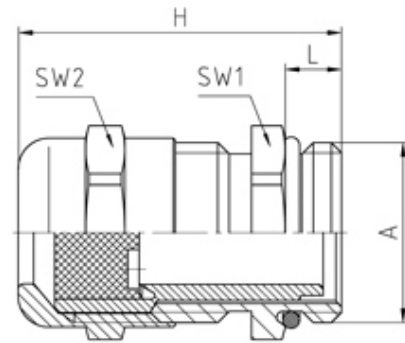

50.625 M/STO

Perfect cable gland with blanking sealing insert M25X1,5 thread length 7

SPECIFICATION

Product Type	Standard
Body Material	Nickel Plated Brass
Min Temperature °C	-20
Max Temperature °C	100
IP Rating	65
Thread Size	M25
Lamellar Insert Material	Polyamide PA6 V-2
External Connecting Thread Type	Metric
Thread Length (mm)	7
Sealing Insert	Evoprene TPE
Comments	sealing inserts - see WJ-DM xx STO
Width Across Flat 1 (mm)	27
Width Across Flat 2 (mm)	27
Height (mm)	36.5
Connecting Thread Size	M25x1.5
Additional Material Detail	Body - Brass CuZn39Pb3 nickel plated, O-Ring - Nitrile rubber