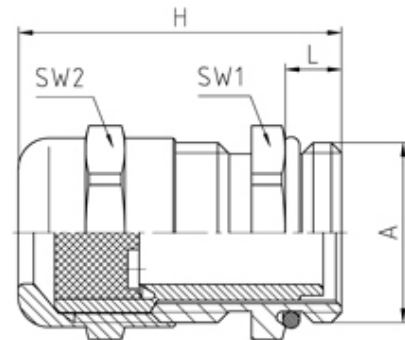

50.625 M/STO

Perfect cable gland with blanking sealing insert M25X1,5 thread length 7

SPECIFICATION

Product Type	Standard
Body Material	Nickel Plated Brass
Min Temperature °C	-20
Max Temperature °C	100
IP Rating	65
Thread Size	M25
Lamellar Insert Material	Polyamide PA6 V-2
External Connecting Thread Type	Metric
Thread Length (mm)	7
Sealing Insert	Evoprene TPE
Comments	sealing inserts - see WJ-DM xx STO
Width Across Flat 1 (mm)	27
Width Across Flat 2 (mm)	27
Height (mm)	36.5
Connecting Thread Size	M25x1.5
Additional Material Detail	Body - Brass CuZn39Pb3 nickel plated, O-Ring - Nitrile rubber