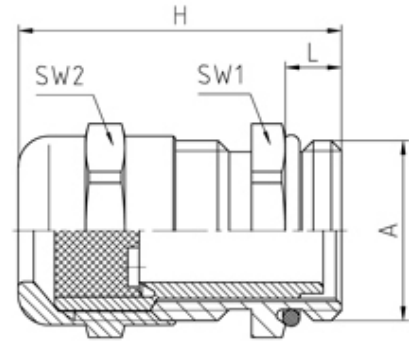

50.612 M/STO

Perfect cable gland with blanking sealing insert M12X1,5 thread length 5

SPECIFICATION

Product Type	Standard
Body Material	Nickel Plated Brass
Min Temperature Rating °C	-20
Max Temperature Rating °C	100
IP Rating	65
Thread Size	M12
Lamellar Insert Material	Polyamide PA6 V-2
External Connecting Thread Type	Metric
Thread Length (mm)	5
Sealing Insert	Evoprene TPE
Comments	sealing inserts - see WJ-DM xx STO
Width Across Flat 1 (mm)	14
Width Across Flat 2 (mm)	14
Height (mm)	25
Connecting Thread Size	M12x1.5
Additional Material Detail	Body - Brass CuZn39Pb3 nickel plated, O-Ring - Nitrile rubber