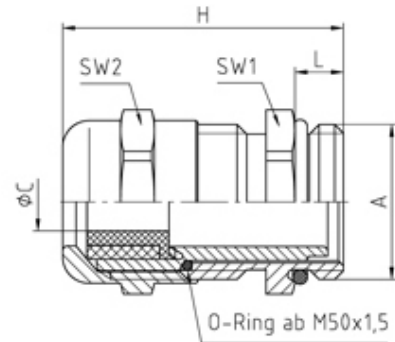

**50.632 M/R**

Perfect cable gland with reducer insert M32X1,5 thread length 8, min/max cable dia 12-21

**SPECIFICATION**

<b>Product Type</b>	Standard
<b>Body Material</b>	Nickel Plated Brass
<b>Min Temperature °C</b>	-20
<b>Max Temperature °C</b>	100
<b>IP Rating</b>	68
<b>Thread Size</b>	M32
<b>Clamping Range Min (mm)</b>	12
<b>Clamping Range Max (mm)</b>	21
<b>Lamellar Insert Material</b>	Polyamide PA6 V-2
<b>External Connecting Thread Type</b>	Metric
<b>Thread Length (mm)</b>	8
<b>Sealing Ring/Inner Part</b>	Evoprene TPE
<b>Comments</b>	details about tests - see annex
<b>Width Across Flat 1 (mm)</b>	34
<b>Width Across Flat 2 (mm)</b>	34
<b>Height (mm)</b>	38
<b>Connecting Thread Size</b>	M32x1.5
<b>Sealing Ring/Outer Part</b>	Polychloroprene-Nitrile rubber CR/NBR
<b>Additional Material Detail</b>	Body - Brass CuZn39Pb3 nickel plated, O-Ring - Nitrile rubber
<b>Standards</b>	EN50262/UL514B