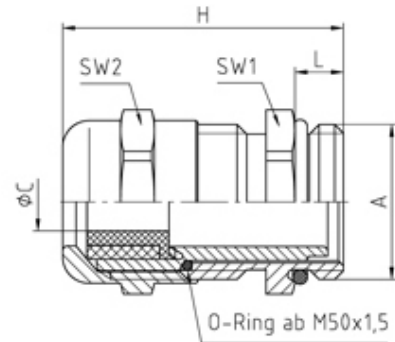

**50.625 M/R**

Perfect cable gland with reducer insert M25X1,5 thread length 7, min/max cable dia 8-16

**SPECIFICATION**

<b>Product Type</b>	Standard
<b>Body Material</b>	Nickel Plated Brass
<b>Min Temperature °C</b>	-20
<b>Max Temperature °C</b>	100
<b>IP Rating</b>	68
<b>Thread Size</b>	M25
<b>Clamping Range Min (mm)</b>	8
<b>Clamping Range Max (mm)</b>	16
<b>Lamellar Insert Material</b>	Polyamide PA6 V-2
<b>External Connecting Thread Type</b>	Metric
<b>Thread Length (mm)</b>	7
<b>Sealing Ring/Inner Part</b>	Evoprene TPE
<b>Comments</b>	details about tests - see annex
<b>Width Across Flat 1 (mm)</b>	27
<b>Width Across Flat 2 (mm)</b>	27
<b>Height (mm)</b>	36.5
<b>Connecting Thread Size</b>	M25x1.5
<b>Sealing Ring/Outer Part</b>	Polychloroprene-Nitrile rubber CR/NBR
<b>Additional Material Detail</b>	Body - Brass CuZn39Pb3 nickel plated, O-Ring - Nitrile rubber
<b>Standards</b>	EN50262/UL514B