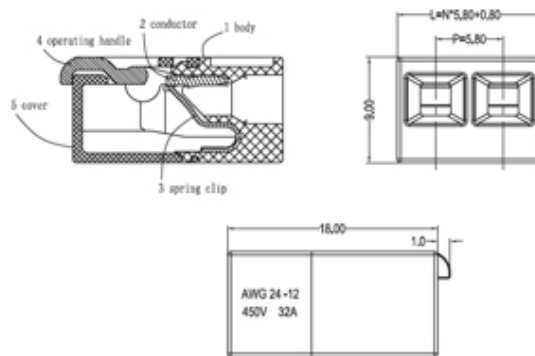

Kwik Lever Connectors

Range: Emech Terminals/Accessories

Order Code: HYKLN-05

DESCRIPTION

1 Pole 5 Way Kwik Lever connector with lever-spring clamp action for junction boxes

EMECH TERMINALS/ACCESSORIES FEATURES

- Lever-spring clamp action for junction boxes
- Can be used for stranded cable as well as solid due to the lever-spring clamp action
- Transparent housing supports easy visual inspection
- Convenient, Time saving, Efficient, Safe and reliable
- Test Ports to confirm connections

Subject to technical modification without notice.

Typographical and other errors do not justify claim for damages.

SPECIFICATION

Number of Poles	1 Pole 5 Way
Colour	Transparent with Orange Levers
Max Conductor Size (Sq mm)	4
Min Conductor Size AWG	24
Max Conductor Size AWG	12
Max Current (A)	32
Max Voltage (V)	450
Pitch (mm)	5.8
Height (mm)	9
Width (mm)	18
Length (mm)	24
Comments	Can be used for stranded cable as well as solid due to the lever-spring clamp action