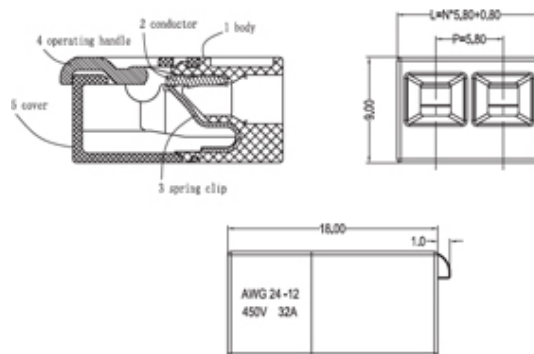

### DESCRIPTION

1 Pole 3 Way Kwik Lever connector with lever-spring clamp action for junction boxes

### EMECH TERMINALS/ACCESSORIES FEATURES

- Lever-spring clamp action for junction boxes
- Can be used for stranded cable as well as solid due to the lever-spring clamp action
- Transparent housing supports easy visual inspection
- Convenient, Time saving, Efficient, Safe and reliable
- Test Ports to confirm connections

## SPECIFICATION

<b>Number of Poles</b>	1 Pole 3 Way
<b>Colour</b>	Transparent with Orange Levers
<b>Max Conductor Size (Sq mm)</b>	4
<b>Min Conductor Size AWG</b>	24
<b>Max Conductor Size AWG</b>	12
<b>Max Current (A)</b>	32
<b>Max Voltage (V)</b>	450
<b>Pitch (mm)</b>	5.8
<b>Height (mm)</b>	9
<b>Width (mm)</b>	18
<b>Length (mm)</b>	18.2
<b>Comments</b>	Can be used for stranded cable as well as solid due to the lever-spring clamp action