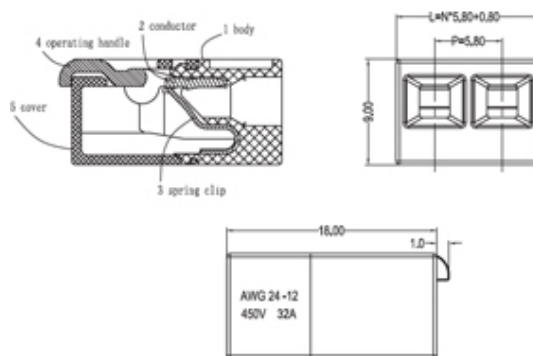

Kwik Lever Connectors

Range: Emech Terminals/Accessories

Order Code: HYKLN-02

DESCRIPTION

1 Pole 2 Way Kwik Lever connector with lever-spring clamp action for junction boxes

EMECH TERMINALS/ACCESSORIES FEATURES

- Lever-spring clamp action for junction boxes
- Can be used for stranded cable as well as solid due to the lever-spring clamp action
- Transparent housing supports easy visual inspection
- Convenient, Time saving, Efficient, Safe and reliable
- Test Ports to confirm connections

Subject to technical modification without notice.

Typographical and other errors do not justify claim for damages.

SPECIFICATION

Number of Poles	1 Pole 2 Way
Colour	Transparent with Orange Levers
Max Conductor Size (Sq mm)	4
Min Conductor Size AWG	24
Max Conductor Size AWG	12
Max Current (A)	32
Max Voltage (V)	450
Pitch (mm)	5.8
Height (mm)	9
Width (mm)	18
Length (mm)	12.4
Comments	Can be used for stranded cable as well as solid due to the lever-spring clamp action