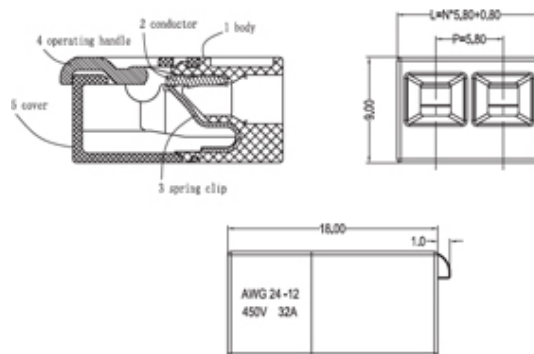

Kwik Lever Connectors

Range: Emech Terminals/Accessories

Order Code: OOB-UTL-HYKL 05 (HYKL-05)

DESCRIPTION

1 Pole 5 Way Kwik Lever connector with lever-spring clamp action for junction boxes

EMECH TERMINALS/ACCESSORIES FEATURES

- Lever-spring clamp action for junction boxes
- Can be used for stranded cable as well as solid due to the lever-spring clamp action
- Transparent housing supports easy visual inspection
- Convenient, Time saving, Efficient, Safe and reliable
- Test Ports to confirm connections

Subject to technical modification without notice.

Typographical and other errors do not justify claim for damages.

SPECIFICATION

Number of Poles	1 Pole 5 Way
Colour	Transparent with Orange Levers
Max Conductor Size (Sq mm)	4
Min Conductor Size AWG	24
Max Conductor Size AWG	12
Max Current (A)	32
Max Voltage (V)	450
Pitch (mm)	5.8
Height (mm)	9
Width (mm)	18
Length (mm)	24
Comments	Can be used for stranded cable as well as solid due to the lever-spring clamp action