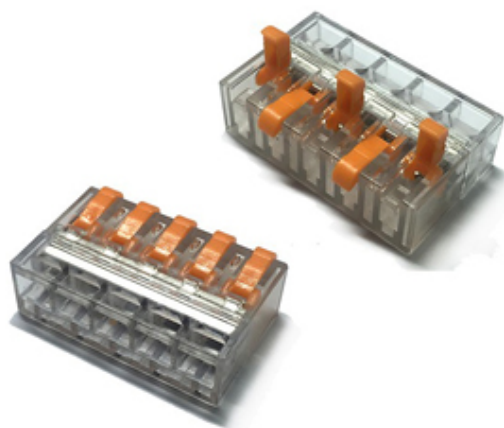

Kwik Lever Connectors

Range: Emech Terminals/Accessories

Order Code: OOB-UTL-HYKL 05 (HYKL-05)

DESCRIPTION

1 Pole 5 Way Kwik Lever connector with lever-spring clamp action for junction boxes

EMECH TERMINALS/ACCESSORIES FEATURES

- Lever-spring clamp action for junction boxes
- Can be used for stranded cable as well as solid due to the lever-spring clamp action
- Transparent housing supports easy visual inspection
- Convenient, Time saving, Efficient, Safe and reliable
- Test Ports to confirm connections

Subject to technical modification without notice.

Typographical and other errors do not justify claim for damages.

SPECIFICATION

Number of Poles	1 Pole 5 Way
Colour	Transparent with Orange Levers
Max Conductor Size (Sq mm)	4
Min Conductor Size AWG	24
Max Conductor Size AWG	12
Max Current (A)	32
Max Voltage (V)	450
Pitch (mm)	5.8
Height (mm)	9
Width (mm)	18
Length (mm)	24
Comments	Can be used for stranded cable as well as solid due to the lever-spring clamp action