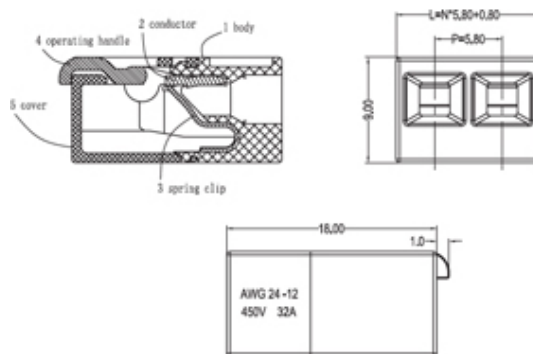

## Range: Emech Terminals/Accessories

Order Code: OOB-UTL-HYKL 03 (HYKL-03)

### DESCRIPTION

1 Pole 3 Way Kwik Lever connector with lever-spring clamp action for junction boxes

### EMECH TERMINALS/ACCESSORIES FEATURES

- Lever-spring clamp action for junction boxes
- Can be used for stranded cable as well as solid due to the lever-spring clamp action
- Transparent housing supports easy visual inspection
- Convenient, Time saving, Efficient, Safe and reliable
- Test Ports to confirm connections

## SPECIFICATION

<b>Number of Poles</b>	1 Pole 3 Way
<b>Colour</b>	Transparent with Orange Levers
<b>Max Conductor Size (Sq mm)</b>	4
<b>Min Conductor Size AWG</b>	24
<b>Max Conductor Size AWG</b>	12
<b>Max Current (A)</b>	32
<b>Max Voltage (V)</b>	450
<b>Pitch (mm)</b>	5.8
<b>Height (mm)</b>	9
<b>Width (mm)</b>	18
<b>Length (mm)</b>	18.2
<b>Comments</b>	Can be used for stranded cable as well as solid due to the lever-spring clamp action