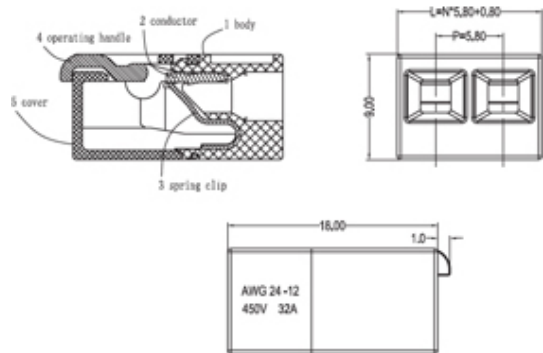

## Range: Emech Terminals/Accessories

Order Code: OOB-UTL-HYKL 02 (HYKL-02)

### DESCRIPTION

1 Pole 2 Way Kwik Lever connector with lever-spring clamp action for junction boxes

### EMECH TERMINALS/ACCESSORIES FEATURES

- Lever-spring clamp action for junction boxes
- Can be used for stranded cable as well as solid due to the lever-spring clamp action
- Transparent housing supports easy visual inspection
- Convenient, Time saving, Efficient, Safe and reliable
- Test Ports to confirm connections

## SPECIFICATION

<b>Number of Poles</b>	1 Pole 2 Way
<b>Colour</b>	Transparent with Orange Levers
<b>Max Conductor Size (Sq mm)</b>	4
<b>Min Conductor Size AWG</b>	24
<b>Max Conductor Size AWG</b>	12
<b>Max Current (A)</b>	32
<b>Max Voltage (V)</b>	450
<b>Pitch (mm)</b>	5.8
<b>Height (mm)</b>	9
<b>Width (mm)</b>	18
<b>Length (mm)</b>	12.4
<b>Comments</b>	Can be used for stranded cable as well as solid due to the lever-spring clamp action