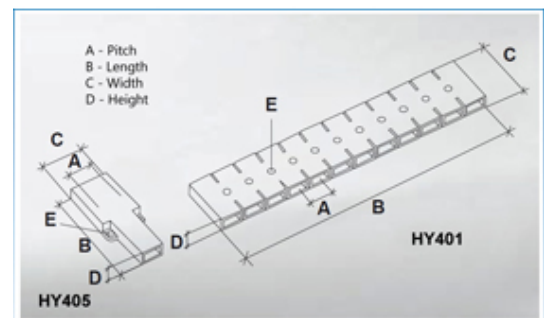

Tab to Tab Terminal Blocks

Range: Emech Terminals/Accessories

Order Code: HY401/11 L

DESCRIPTION

11 pole transparent Nylon tab to tab terminal block 23mm pitch

Subject to technical modification without notice.

Typographical and other errors do not justify claim for damages.

SPECIFICATION

Number of Poles	11
Tab Size (mm)	6.35x0.8
Terminal Material	Copper and nickel plated steel
Body Material	Nylon
Colour	Transparent
UL94 Rating	UL94V0
Pitch (mm)	23
Height (mm)	7.5
Width (mm)	50
Length (mm)	114