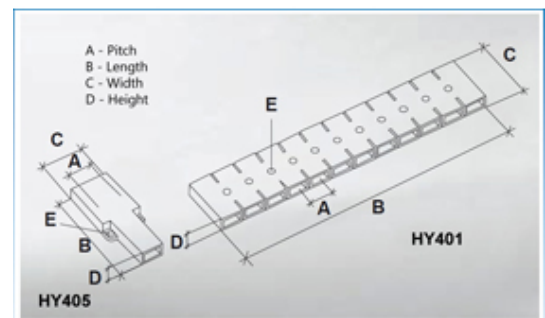

Tab to Tab Terminal Blocks

Range: Emech Terminals/Accessories

Part Number: HY401/8 L

DESCRIPTION

8 pole transparent Nylon tab to tab terminal block 23mm pitch

Subject to technical modification without notice.

Typographical and other errors do not justify claim for damages.

SPECIFICATION

Number of Poles	8
Tab Size (mm)	6.35x0.8
Terminal Material	Copper and nickel plated steel
Body Material	Nylon
Colour	Transparent
UL94 Rating	UL94V0
Pitch (mm)	23
Height (mm)	7.5
Width (mm)	50
Length (mm)	45