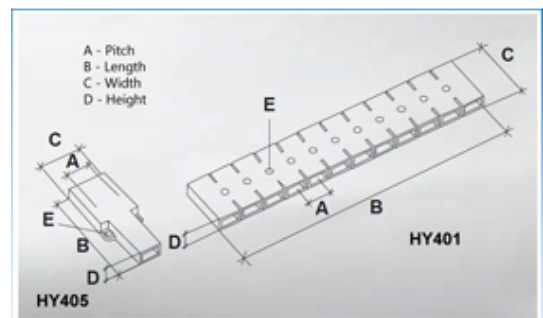

Tab to Tab Terminal Blocks

Range: Emech Terminals/Accessories

Order Code: HY401/8 L

DESCRIPTION

8 pole transparent Nylon tab to tab terminal block 23mm pitch

Subject to technical modification without notice.

Typographical and other errors do not justify claim for damages.

SPECIFICATION

Number of Poles	8
Tab Size (mm)	6.35x0.8
Terminal Material	Copper and nickel plated steel
Body Material	Nylon
Colour	Transparent
UL94 Rating	UL94V0
Pitch (mm)	23
Height (mm)	7.5
Width (mm)	50
Length (mm)	45