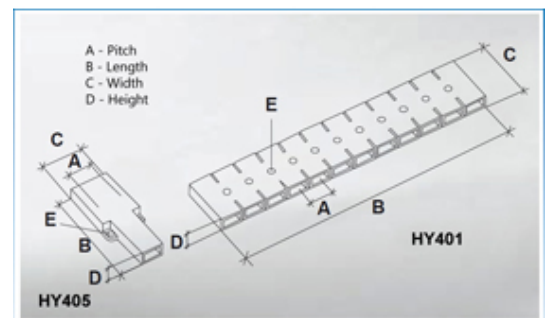

Tab to Tab Terminal Blocks

Range: Emech Terminals/Accessories

Order Code: HY401/6 L

DESCRIPTION

6 pole transparent Nylon tab to tab terminal block 23mm pitch

Subject to technical modification without notice.

Typographical and other errors do not justify claim for damages.

SPECIFICATION

Number of Poles	6
Tab Size (mm)	6.35x0.8
Terminal Material	Copper and nickel plated steel
Body Material	Nylon
Colour	Transparent
UL94 Rating	UL94V0
Pitch (mm)	23
Height (mm)	7.5
Width (mm)	50
Length (mm)	-1