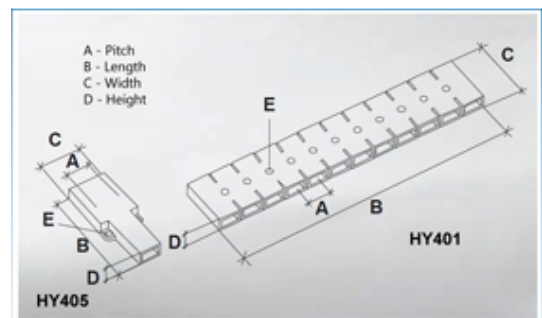

### DESCRIPTION

12 pole transparent PVC tab to tab terminal block 8.3mm pitch

*Subject to technical modification without notice.*

*Typographical and other errors do not justify claim for damages.*

## SPECIFICATION

Number of Poles	12
Tab Size (mm)	2.8x0.8
Terminal Material	Copper and nickel plated steel
Body Material	PVC
Colour	Transparent
UL94 Rating	UL94V0
Pitch (mm)	8.3
Height (mm)	6
Width (mm)	20
Length (mm)	101