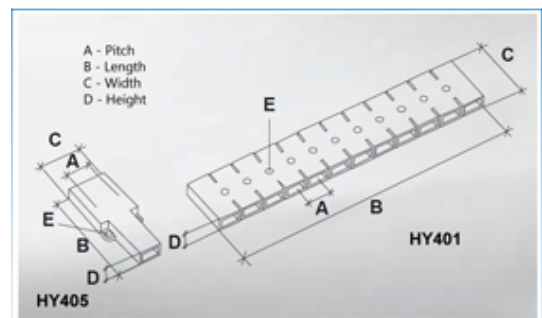

### DESCRIPTION

12 pole transparent PVC tab to tab terminal block 8.3mm pitch

*Subject to technical modification without notice.*

*Typographical and other errors do not justify claim for damages.*

## SPECIFICATION

Number of Poles	12
Tab Size (mm)	2.8x0.5
Terminal Material	Copper and nickel plated steel
Body Material	PVC
Colour	Transparent
UL94 Rating	UL94V0
Pitch (mm)	8.3
Height (mm)	6
Width (mm)	20
Length (mm)	101