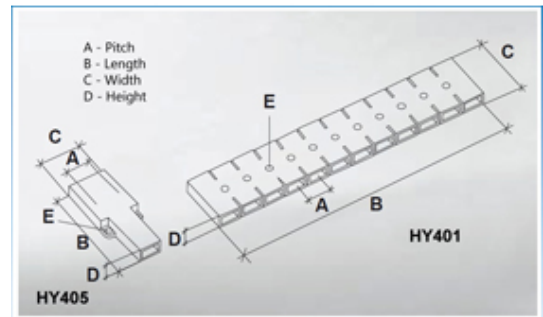

Tab to Tab Terminal Blocks

Range: Emech Terminals/Accessories

Order Code: HY400/2 08

DESCRIPTION

2 pole transparent PVC tab to tab terminal block 8.3mm pitch

Subject to technical modification without notice.

Typographical and other errors do not justify claim for damages.

SPECIFICATION

Number of Poles	2
Tab Size (mm)	2.8x0.8
Terminal Material	Copper and nickel plated steel
Body Material	PVC
Colour	Transparent
UL94 Rating	UL94V0
Pitch (mm)	8.3
Height (mm)	6
Width (mm)	20
Length (mm)	18