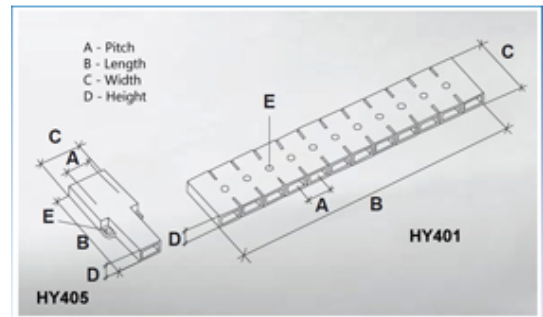

### DESCRIPTION

2 pole transparent PVC tab to tab terminal block 8.3mm pitch

*Subject to technical modification without notice.*

*Typographical and other errors do not justify claim for damages.*

## SPECIFICATION

Number of Poles	2
Tab Size (mm)	2.8x0.5
Terminal Material	Copper and nickel plated steel
Body Material	PVC
Colour	Transparent
UL94 Rating	UL94V0
Pitch (mm)	8.3
Height (mm)	6
Width (mm)	20
Length (mm)	18