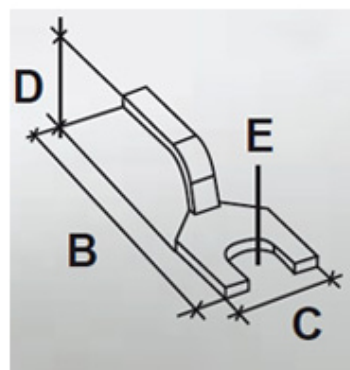

## Range: Emech Terminals/Accessories

Part Number: HY5092031

B - Length  
C - Width  
D - Height

## SPECIFICATION

Body Material	OT 67
Height (mm)	5
Width (mm)	8.2
Length (mm)	25