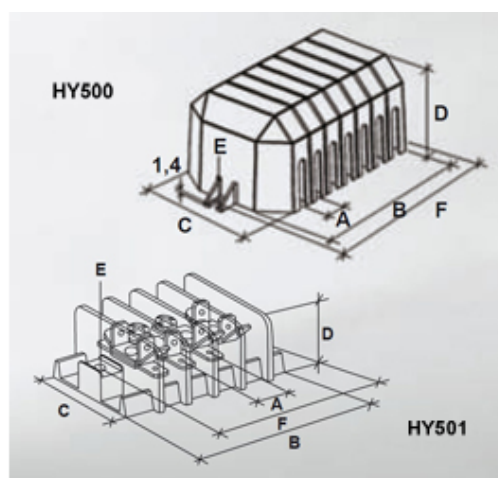

Accessories

Range: Emech Terminals/Accessories

Part Number: HY500/16 cover

DESCRIPTION

16 pole grey polyamide cover 11mm pitch

Subject to technical modification without notice.

Typographical and other errors do not justify claim for damages.

SPECIFICATION

Number of Poles	16
Body Material	Polyamide
Colour	Grey
UL94 Rating	UL94V1
Glow Wire Resistance Test Temp	GWT750°C in 2 sec (EN60695-2-11)
Pitch (mm)	11
Height (mm)	45
Width (mm)	63
Length (mm)	199