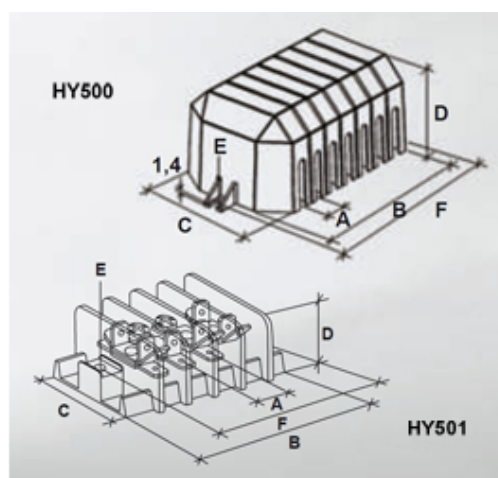

Accessories

Range: Emech Terminals/Accessories

Part Number: HY500/13 cover

DESCRIPTION

13 pole grey polyamide cover 11mm pitch

Subject to technical modification without notice.

Typographical and other errors do not justify claim for damages.

SPECIFICATION

Number of Poles	13
Body Material	Polyamide
Colour	Grey
UL94 Rating	UL94V1
Glow Wire Resistance Test Temp	GWT750°C in 2 sec (EN60695-2-11)
Pitch (mm)	11
Height (mm)	45
Width (mm)	63
Length (mm)	166