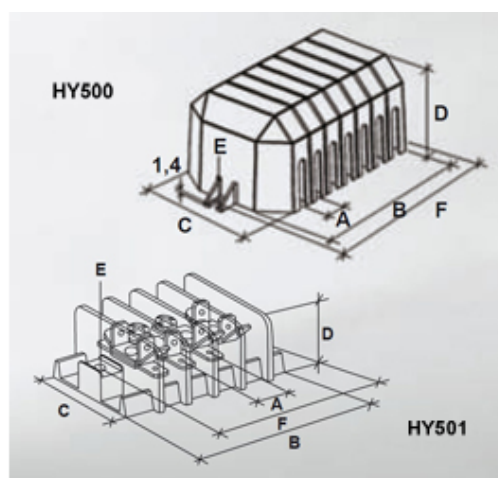

## Range: Emech Terminals/Accessories

Part Number: HY500/11 cover

### DESCRIPTION

11 pole grey polyamide cover 11mm pitch

*Subject to technical modification without notice.*

*Typographical and other errors do not justify claim for damages.*

## SPECIFICATION

Number of Poles	11
Body Material	Polyamide
Colour	Grey
UL94 Rating	UL94V1
Glow Wire Resistance Test Temp	GWT750°C in 2 sec (EN60695-2-11)
Pitch (mm)	11
Height (mm)	45
Width (mm)	63
Length (mm)	144