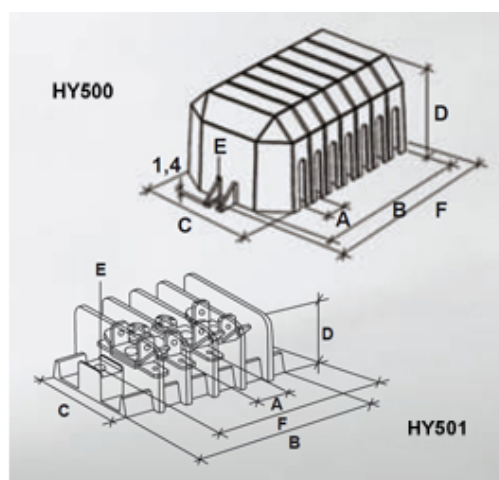

Accessories

Range: Emech Terminals/Accessories

Part Number: HY500/10 cover

DESCRIPTION

10 pole grey polyamide cover 11mm pitch

Subject to technical modification without notice.

Typographical and other errors do not justify claim for damages.

SPECIFICATION

Number of Poles	10
Body Material	Polyamide
Colour	Grey
UL94 Rating	UL94V1
Glow Wire Resistance Test Temp	GWT750°C in 2 sec (EN60695-2-11)
Pitch (mm)	11
Height (mm)	45
Width (mm)	63
Length (mm)	133