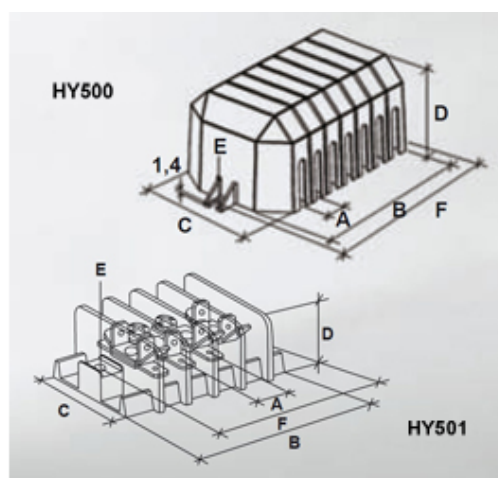

Accessories

Range: Emech Terminals/Accessories

Order Code: HY500/4 cover

DESCRIPTION

4 pole grey polyamide cover 11mm pitch

Subject to technical modification without notice.

Typographical and other errors do not justify claim for damages.

SPECIFICATION

Number of Poles	4
Body Material	Polyamide
Colour	Grey
UL94 Rating	UL94V1
Glow Wire Resistance Test Temp	GWT750Å°C in 2 sec (EN60695-2-11)
Pitch (mm)	11
Height (mm)	45
Width (mm)	63
Length (mm)	67