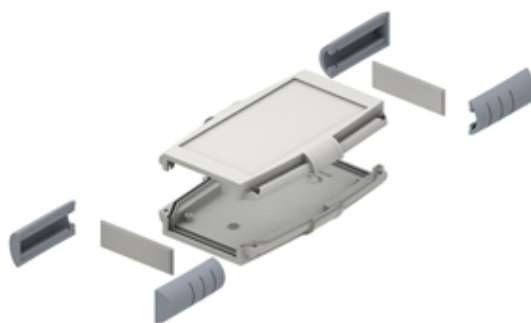

Accessories

Range: Enclosures

Order Code: ODB-RTX-33133635 (33133635)

DESCRIPTION

Black corner section

*Subject to technical modification without notice.
Typographical and other errors do not justify claim for damages.*

SPECIFICATION

Enclosure Material	Polypropylene covered with TPE non-slip material
Colour	Black
Min Temperature Rating °C	0
Max Temperature Rating °C	85
Comments	Supplied in packs of 4 pcs. Suitable for Enclosure products 33133301, 33133302, 33133303, 33133304, 33133305, 33133306, 33133311, 33133312, 33133313, 33133314, 33133315 & 33133316