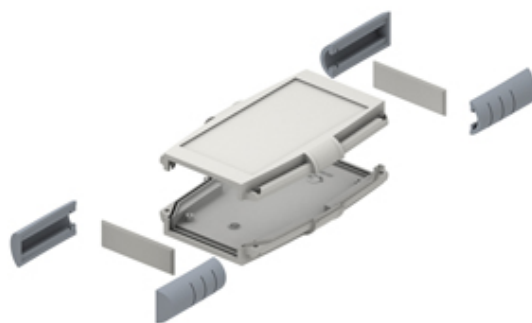

Accessories

Range: Enclosures

Order Code: 33133535

DESCRIPTION

Orange corner section

*Subject to technical modification without notice.
Typographical and other errors do not justify claim for damages.*

SPECIFICATION

Enclosure Material	Polypropylene covered with TPE non-slip material
Colour	Orange
Min Temperature Rating °C	0
Max Temperature Rating °C	85
Comments	Supplied in packs of 4 pcs. Suitable for Enclosure products 33133301, 33133302, 33133303, 33133304, 33133305, 33133306, 33133311, 33133312, 33133313, 33133314, 33133315 & 33133316