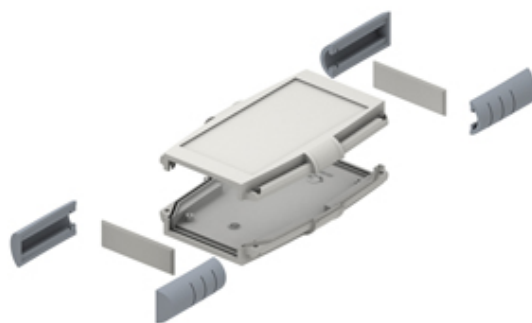

Accessories

Range: Enclosures

Order Code: 33133335

DESCRIPTION

Green corner section

*Subject to technical modification without notice.
Typographical and other errors do not justify claim for damages.*

SPECIFICATION

Enclosure Material	Polypropylene covered with TPE non-slip material
Colour	Green
Min Temperature Rating °C	0
Max Temperature Rating °C	85
Comments	Supplied in packs of 4 pcs. Suitable for Enclosure products 33133301, 33133302, 33133303, 33133304, 33133305, 33133306, 33133311, 33133312, 33133313, 33133314, 33133315 & 33133316