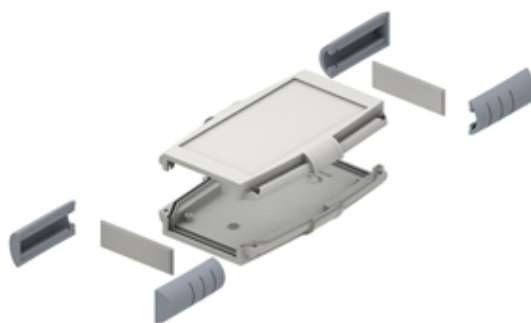

Accessories

Range: Enclosures

Order Code: 33133235

DESCRIPTION

Blue corner section

*Subject to technical modification without notice.
Typographical and other errors do not justify claim for damages.*

SPECIFICATION

Enclosure Material	Polypropylene covered with TPE non-slip material
Colour	Blue
Min Temperature Rating °C	0
Max Temperature Rating °C	85
Comments	Supplied in packs of 4 pcs. Suitable for Enclosure products 33133301, 33133302, 33133303, 33133304, 33133305, 33133306, 33133311, 33133312, 33133313, 33133314, 33133315 & 33133316