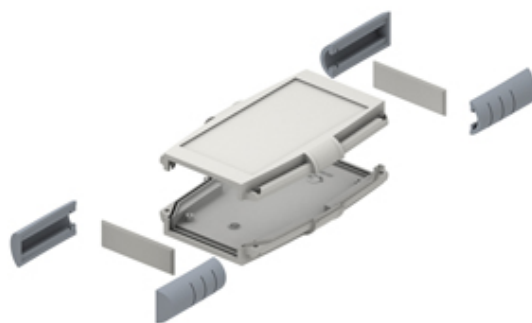

Accessories

Range: Enclosures

Order Code: 33133725

DESCRIPTION

Yellow corner section

*Subject to technical modification without notice.
Typographical and other errors do not justify claim for damages.*

SPECIFICATION

Enclosure Material	Polypropylene covered with TPE non-slip material
Colour	Yellow
Min Temperature Rating °C	0
Max Temperature Rating °C	85
Comments	Supplied in packs of 4 pcs. Suitable for Enclosure products 33133301, 33133302, 33133303, 33133304, 33133305, 33133306, 33133311, 33133312, 33133313, 33133314, 33133315 & 33133316