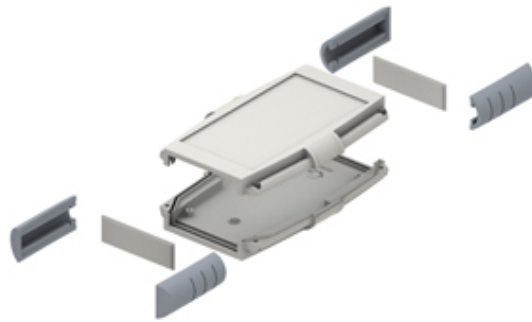

Accessories

Range: Enclosures

Order Code: 33133425

DESCRIPTION

Red corner section

*Subject to technical modification without notice.
Typographical and other errors do not justify claim for damages.*

SPECIFICATION

Enclosure Material	Polypropylene covered with TPE non-slip material
Colour	Red
Min Temperature Rating °C	0
Max Temperature Rating °C	85
Comments	Supplied in packs of 4 pcs. Suitable for Enclosure products 33133301, 33133302, 33133303, 33133304, 33133305, 33133306, 33133311, 33133312, 33133313, 33133314, 33133315 & 33133316