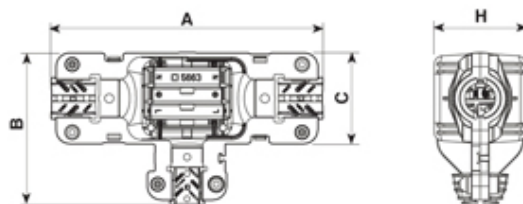

Gel Filled

Range: Weatherproof/Waterproof Connectors

Order Code: 5663/////221

Dimensioni / Dimensions (mm)

A	B	C	H
120	67	37	40

Max volume interno disponibile ~ 27,12cm³

Max internal room available ~ 27.12cm³

DESCRIPTION

3 way Paguro gel connector junction box black, 3 cable entry 7.5-16mm with 3 pole terminal block

WEATHERPROOF/WATERPROOF CONNECTORS FEATURES

- Patented memory Gel
- Can be rewired without renewal of internal Gel
- IP68 Protection as standard
- Supplied complete with connector
- Ideal for external connection applications
- The products can be buried without moisture ingress problems
- Up to 16 Amp current capability, depending on product

Features may vary by product throughout the range.

Subject to technical modification without notice.

Typographical and other errors do not justify claim for damages.

SPECIFICATION

Colour	Black
Length (mm)	120
Width (mm)	40
Depth (mm)	67
Cable Entries	3
Max Current (A)	16
Max Voltage (V)	450 (Approval pending)
Number of Poles	3
Max Conductor Size (Sq mm)	2.5
Minimum Cable Diameter (mm)	7.5
Maximum Cable Diameter (mm)	16
IP Rating	68
Min Temperature Rating °C	-30
Max Temperature Rating °C	130
Body Material	Nylon PA66-RV
Fixing System	Screw
Gel Material	Sealing bi-component syliconic gel
Terminal Type	Screw - wp