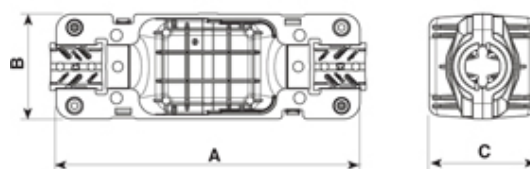

## Range: Weatherproof/Waterproof Connectors

Order Code: CGL-I4B-O03 (5660/4/2/221)

Dimensioni / Dimensions (mm)

A	B	C
120	40	41

Max volume interno disponibile ~ 25,92cm<sup>3</sup>

Max internal room available ~ 25.92cm<sup>3</sup>

### DESCRIPTION

Paguro gel connector junction box black, 4 cable entry 7.5-16mm cable with 3 pole terminal block

## SPECIFICATION

<b>Colour</b>	Black
<b>Length (mm)</b>	138
<b>Width (mm)</b>	78
<b>Depth (mm)</b>	35
<b>Cable Entries</b>	4
<b>Max Voltage (V)</b>	250
<b>Number of Poles</b>	3
<b>Max Conductor Size (Sq mm)</b>	6
<b>Minimum Cable Diameter (mm)</b>	7.5
<b>Maximum Cable Diameter (mm)</b>	16
<b>IP Rating</b>	68
<b>Fixing System</b>	Cable
<b>Gel Material</b>	Sealing bi-component syliconic gel
<b>Terminal Type</b>	Screw - wp