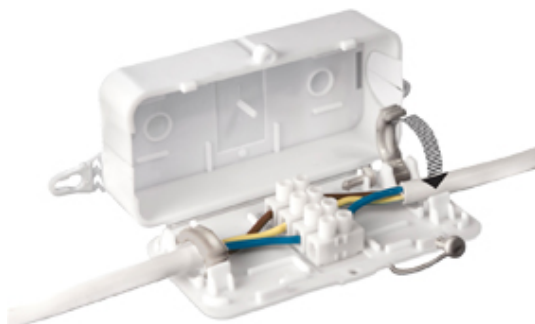

## DEBOX

Original DEBOX® supplied with Terminal Block - This cable junction box incorporates registered design features many new innovative concepts to speed up product assembly without compromising quality. This safe, fast reliable potentially tool-less assembly is also supplied complete with 4 Pole 24amp, 4mm<sup>2</sup> connector block. It is capable of accommodating 2, 3 and 4 conductors in round or flat profile cable for ring main lighting. LED lighting or power.

### SPECIFICATION

|                            |   |
|----------------------------|---|
| Number of Poles            | 4   |
| Body Material              | Polypropylene   |
| Colour                     | White   |
| Max Conductor Size (Sq mm) | 4   |
| Max Current (A)            | 24  |
| Height (mm)                | 28.5  |
| Width (mm)                 | 53  |
| Length (mm)                | 97  |
| Comments                   | Please note that the unique features are coloured for display purposes only. The Debox and all features are white . |