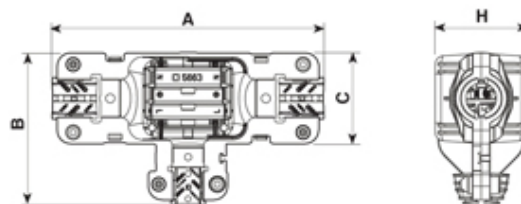

Gel Filled

Range: Weatherproof/Waterproof Connectors

Order Code: CGL-T3A-003 (5663/3///221)

Dimensioni / Dimensions (mm)

A	B	C	H
120	67	37	40

Max volume interno disponibile ~ 27,12cm³

Max internal room available ~ 27.12cm³

DESCRIPTION

3 way Paguro gel connector junction box black, 3 cable entry 6.5-12mm cable with 3 pole terminal block

WEATHERPROOF/WATERPROOF CONNECTORS FEATURES

- Patented memory Gel
- Can be rewired without renewal of internal Gel
- IP68 Protection as standard
- Supplied complete with connector
- Ideal for external connection applications
- The products can be buried without moisture ingress problems
- Up to 16 Amp current capability, depending on product

Features may vary by product throughout the range.

Subject to technical modification without notice.

Typographical and other errors do not justify claim for damages.

SPECIFICATION

Colour	Black
Length (mm)	120
Width (mm)	40
Depth (mm)	67
Cable Entries	3
Max Voltage (V)	250
Number of Poles	3
Max Conductor Size (Sq mm)	1.5
Minimum Cable Diameter (mm)	6.5
Maximum Cable Diameter (mm)	12
IP Rating	68
Fixing System	Cable
Gel Material	Sealing bi-component syliconic gel
Terminal Type	Screw - wp