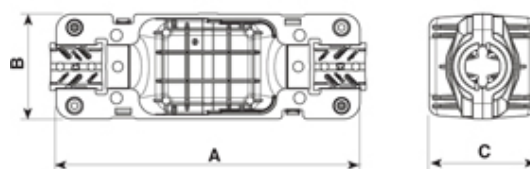

Gel Filled

Range: Weatherproof/Waterproof Connectors

Order Code: CGL-I2B-S03 (5660/3///221)

Dimensioni / Dimensions (mm)

A	B	C
120	40	41

Max volume interno disponibile ~ 25,92cm³

Max internal room available ~ 25.92cm³

DESCRIPTION

Paguro gel connector junction box black, 2 cable entry 7.5-16mm cable with 3 pole terminal block

WEATHERPROOF/WATERPROOF CONNECTORS FEATURES

- Patented memory Gel
- Can be rewired without renewal of internal Gel
- IP68 Protection as standard
- Supplied complete with connector
- Ideal for external connection applications
- The products can be buried without moisture ingress problems
- Up to 16 Amp current capability, depending on product

Features may vary by product throughout the range.

Subject to technical modification without notice.

Typographical and other errors do not justify claim for damages.

SPECIFICATION

Colour	Black
Length (mm)	120
Width (mm)	40
Depth (mm)	41
Cable Entries	2
Max Current (A)	25
Max Voltage (V)	450
Number of Poles	3
Max Conductor Size (Sq mm)	4
Minimum Cable Diameter (mm)	7.5
Maximum Cable Diameter (mm)	16
IP Rating	68
Min Temperature Rating °C	-30
Max Temperature Rating °C	130
Body Material	PA66 V0
Fixing System	Cable
Gel Material	Sealing bi-component syliconic gel
Terminal Type	Screw - wp