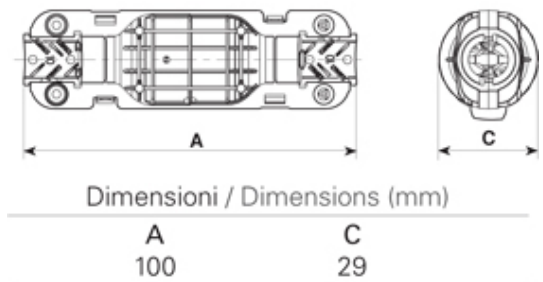

5650/20//221

Paguro gel connector junction box black, 2 cable entry 6.5-12mm cable with 2 pole terminal block

SPECIFICATION

Cable Entries	2
Number of Poles	2
Terminal Type	Screw - wp
Colour	Black
IP Rating	68
Max Conductor Size (Sq mm)	1.5
Max Current (A)	16
Max Voltage (V)	250
Minimum Temp Rating °C	-30
Max Temp Rating °C	130
Minimum Cable Diameter (mm)	6.5
Maximum Cable Diameter (mm)	12
Depth (mm)	29
Fixing System	Cable
Gel Material	Sealing bi-component syliconic gel
Length (mm)	10
Width (mm)	29