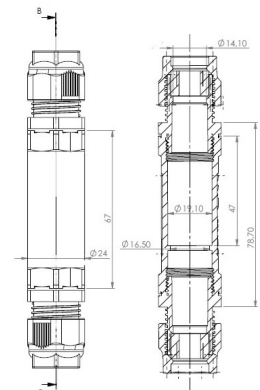

TeeTube

Range: Weatherproof/Waterproof Connectors

Order Code: TTK25BK-SD

Line Drawing
TTK20BK/TTK25BK

DESCRIPTION

Black TeeTube In-line 5 Pole Screw - end barrier contact 8mm to 17mm,
4 mm max conductor size IP68 32A 450V 2 cable entries

WEATHERPROOF/WATERPROOF CONNECTORS FEATURES

- Tough, robust construction with large cable range acceptance
- Straight through, T splitter and Y splitter versions available
- Dual terminal versions available for easy fitting and looping of conductors (2+2 and 3+3 poles)
- Temperature rating of -40°C to $+125^{\circ}\text{C}$

Features may vary by product throughout the range.

Subject to technical modification without notice.

Typographical and other errors do not justify claim for damages.

SPECIFICATION

Colour	Black - RAL 9005
Cable Entries	2
Max Current (A)	32
Max Voltage (V)	450
Number of Poles	5
Max Conductor Size (Sq mm)	4
Minimum Cable Diameter (mm)	8
Maximum Cable Diameter (mm)	17
IP Rating	68
Min Temperature Rating °C	-40
Max Temperature Rating °C	125
Temperature "T" Rating	T85
Body Material	PA66 / TPE
Fixing System	cable
Terminal Type	Screw - end barrier contact