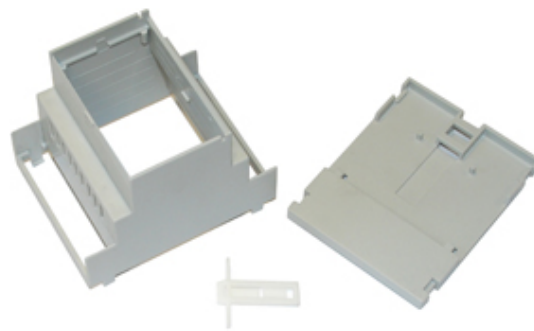

# DIN Rail Enclosures

## Range: DIN Rail Enclosures and Accessories

Part Number: DNMB/4V/2E

---

---

### DESCRIPTION

73mm Vented DIN Rail enclosures with open top, enclosure 4

*Subject to technical modification without notice.*

*Typographical and other errors do not justify claim for damages.*

## SPECIFICATION

<b>Body Material</b>	Flame retardant UL94-V0 polycarbonate
<b>Body Style</b>	Vented
<b>Comments</b>	All enclosures can be customised
<b>Height (mm)</b>	73
<b>Length (mm)</b>	71
<b>Top Style</b>	Open
<b>Width (mm)</b>	90