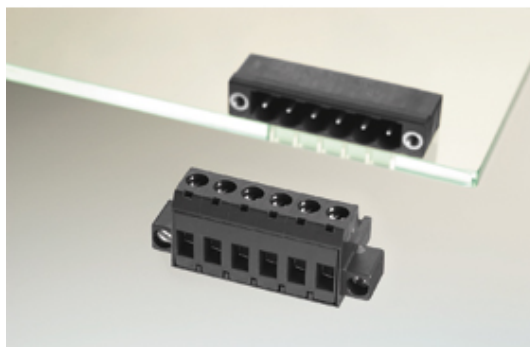

31351105

5 Pole vertical screw female plug terminal block 5mm pitch 13.5A 320V

SPECIFICATION

Type	Cable mount - Female plug
Connection Method	Screw
Mounting Type	Rising clamp
Orientation	Vertical
Join	Solid body non stackable
Pitch (mm)	5
Open/Closed/Screw/Flange	Screw flange
Number of Poles	5
Min Wire Size (Sq mm)	0.08
Max Wire Size (Sq mm)	2.5
Max Current (A)	13.5
Max Voltage (V)	320
Height (mm)	15.5
Standard Colour	Black
Width (mm)	18.2
Length (mm)	34.6
Comments	Pole sizes / no of ways not shown, please contact us for availability
IP Rating	20
Min Temperature Rating °C	12
Min Wire Size AWG	28
Pin Style	Pluggable
Tracking Resistance CTI (v)	600