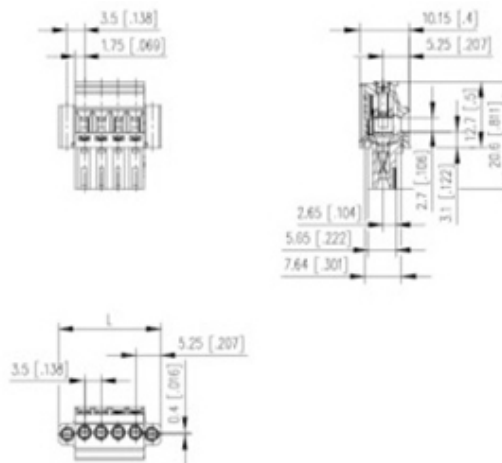

31533105

5 Pole horizontal screw female plug terminal block 3.5mm pitch 10A 130V

SPECIFICATION

Type	Cable mount - Female plug
Connection Method	Screw
Mounting Type	Rising clamp
Orientation	Horizontal
Join	Solid body non stackable
Pitch (mm)	3.5
Open/Closed/Screw/Flange	Screw flange
Number of Poles	5
Min Wire Size (Sq mm)	0.08
Max Wire Size (Sq mm)	1.5
Max Current (A)	10
Max Voltage (V)	130
Height (mm)	20.6
Standard Colour	Black
Width (mm)	10.15
Length (mm)	24.5
Comments	Pole sizes / no of ways not shown, please contact us for availability
IP Rating	20
Min Temperature Rating °C	16
Min Wire Size AWG	28
Pin Style	Pluggable
Tracking Resistance CTI (v)	600