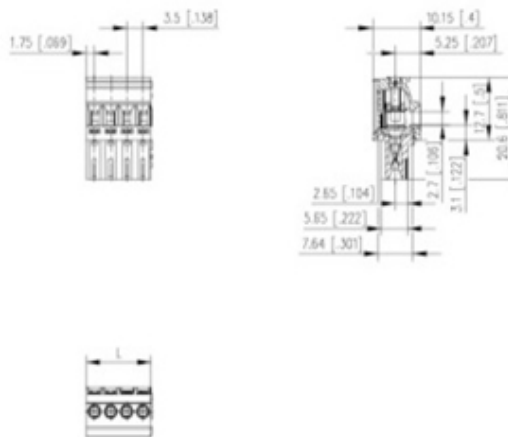

## 31513107

7 Pole horizontal screw female plug terminal block 3.5mm pitch 10A 130V

### SPECIFICATION

Type	Cable mount - Female plug
Connection Method	Screw
Mounting Type	Rising clamp
Orientation	Horizontal
Join	Solid body non stackable
Pitch (mm)	3.5
Number of Poles	7
Min Wire Size (Sq mm)	0.08
Max Wire Size (Sq mm)	1.5
Max Current (A)	10
Max Voltage (V)	130
Height (mm)	20.6
Standard Colour	Black
Width (mm)	10.15
Length (mm)	24.5
Comments	Pole sizes / no of ways not shown, please contact us for availability
IP Rating	20
Min Temperature Rating °C	16
Min Wire Size AWG	28
Pin Style	Pluggable
Tracking Resistance CTI (v)	600