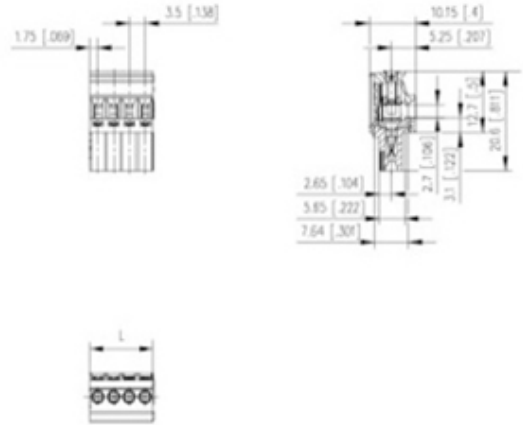

31514108

8 Pole horizontal screw female plug terminal block 3.5mm pitch 10A 130V

SPECIFICATION

Type	Cable mount - Female plug
Connection Method	Screw
Mounting Type	Rising clamp
Orientation	Horizontal
Join	Solid body non stackable
Pitch (mm)	3.5
Number of Poles	8
Min Wire Size (Sq mm)	0.08
Max Wire Size (Sq mm)	1.5
Max Current (A)	10
Max Voltage (V)	130
Height (mm)	20.6
Standard Colour	Black
Width (mm)	10.15
Length (mm)	28
Comments	Pole sizes / no of ways not shown, please contact us for availability
IP Rating	20
Min Temperature Rating °C	16
Min Wire Size AWG	28
Pin Style	Pluggable
Tracking Resistance CTI (v)	600