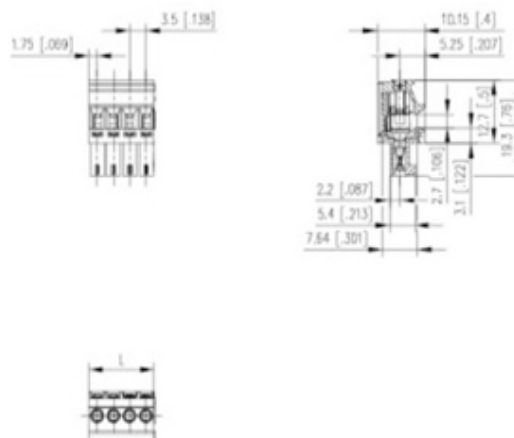

## 31613107

7 Pole horizontal screw female plug terminal block 3.5mm pitch 10A 130V

### SPECIFICATION

Type	Cable mount - Female plug
Connection Method	Screw
Mounting Type	Rising clamp
Orientation	Horizontal
Join	Solid body non stackable
Pitch (mm)	3.5
Number of Poles	7
Min Wire Size (Sq mm)	0.08
Max Wire Size (Sq mm)	1.5
Max Current (A)	10
Max Voltage (V)	130
Height (mm)	19.3
Standard Colour	Black
Width (mm)	10.15
Length (mm)	24.5
Comments	Pole sizes / no of ways not shown, please contact us for availability
IP Rating	20
Min Temperature Rating °C	16
Min Wire Size AWG	28
Pin Style	Pluggable
Tracking Resistance CTI (v)	600