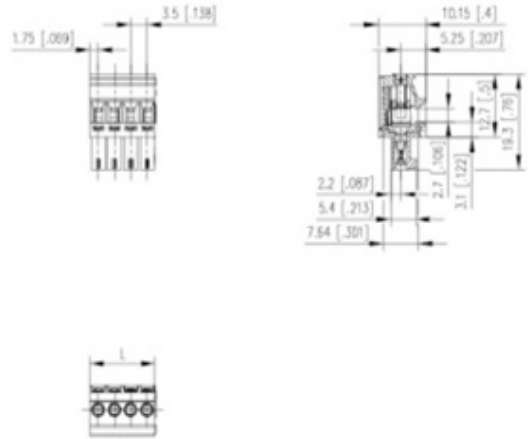

31613104

4 Pole horizontal screw female plug terminal block 3.5mm pitch 10A 130V

SPECIFICATION

Type	Cable mount - Female plug
Connection Method	Screw
Mounting Type	Rising clamp
Orientation	Horizontal
Join	Solid body non stackable
Pitch (mm)	3.5
Number of Poles	4
Min Wire Size (Sq mm)	0.08
Max Wire Size (Sq mm)	1.5
Max Current (A)	10
Max Voltage (V)	130
Height (mm)	19.3
Standard Colour	Black
Width (mm)	10.15
Length (mm)	14
Comments	Pole sizes / no of ways not shown, please contact us for availability
IP Rating	20
Min Temperature Rating °C	16
Min Wire Size AWG	28
Pin Style	Pluggable
Tracking Resistance CTI (v)	600