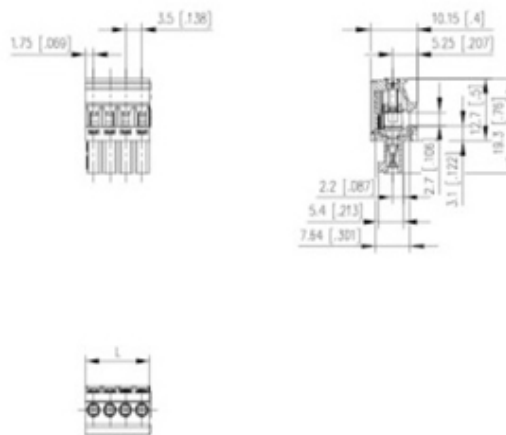

31614109

9 Pole horizontal screw female plug terminal block 3.5mm pitch 10A 130V

SPECIFICATION

Type	Cable mount - Female plug
Connection Method	Screw
Mounting Type	Rising clamp
Orientation	Horizontal
Join	Solid body non stackable
Pitch (mm)	3.5
Number of Poles	9
Min Wire Size (Sq mm)	0.08
Max Wire Size (Sq mm)	1.5
Max Current (A)	10
Max Voltage (V)	130
Height (mm)	19.3
Standard Colour	Black
Width (mm)	10.15
Length (mm)	31.5
Comments	Pole sizes / no of ways not shown, please contact us for availability
IP Rating	20
Min Temperature Rating °C	16
Min Wire Size AWG	28
Pin Style	Pluggable
Tracking Resistance CTI (v)	600