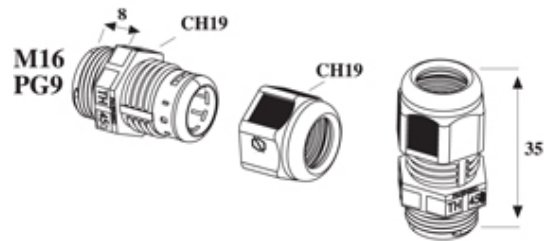

THA.450.B0E

M16 cable gland grey 7.5-9.5mm thread length 8 min/max cable dia 7.5-9.5

SPECIFICATION

Product Type	Standard
Body Material	PA66 UL94 V0/V2
Min Temperature Rating °C	-40
Max Temperature Rating °C	125
IP Rating	68
Colour	Light Grey - RAL 7035
Thread Size	M16
Clamping Range Min (mm)	7.5
Clamping Range Max (mm)	9.5
External Connecting Thread Type	Metric
Thread Length (mm)	8
Height (mm)	35